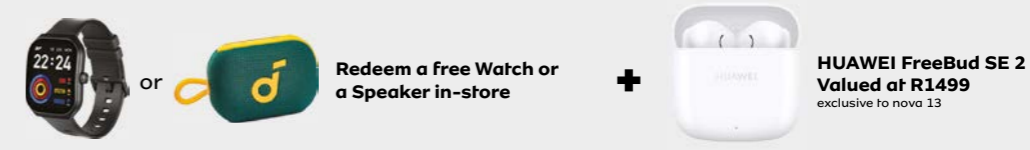

NEW

#MakeYourMoment oppo

OPPO AI Phone Reno13 Series 5G

AI Livephoto | AI Editor
Underwater Photography

Now Available

Powered by OPPO AI | ColorOS | MediaTek

Google on Android

AI Best Expression for Photo Rescues

Exclusive to the HUAWEI NOVA 13

FREE GIFT

consumer.huawei.com

OPPO Reno13 5G 5G Enabled

MTN Made For Business SM

4GB
200 All-Net Minutes

R819 PMx36

OPPO Reno13 F 5G 5G Enabled

MTN Made For Business SM

4GB
200 All-Net Minutes

R699 PMx36

HUAWEI nova 13

AI Best Expression

60MP Front Ultra Wide Portrait Camera

100W SuperCharge Turbo

EXPLORE IT ON AppGallery

Huawei nova 13 LTE

MTN Made For Business M

10GB
400 All-Net Minutes

R709 PMx36

FREE

Supa Fly™ Fit Fusion Watch OR Soundcore Select 4 Go BT Speaker
+ Huawei Freebuds SE2 (in box)
+ 100W Charger/Cable + Phone Cover
+ 3 Months' Huawei Care+
Total Value **R4899**

OR

HUAWEI nova 13i 256GB

108MP High-Res Photography

40W SuperCharge Turbo

6.7 inch Ultra narrow Bezel AOD Display

EXPLORE IT ON AppGallery

Huawei nova 13i LTE

MTN Made For Business S+

2.3GB
125 All-Net Minutes

R399 PMx36

FREE

Supa Fly™ Fit Fusion Watch OR Soundcore Select 4 Go BT Speaker
+ 40W Charger/Cable + Phone Cover
+ 3 Months' Huawei Care+
Total Value **R2699**

OR

oppo CHAMPIONS LEAGUE

WIN A TRIP for 2

to see the 2025 UEFA Champions League Final LIVE in Munich, Germany

Go to renoseries.myoppo.co.za for more info

Buy a Reno13 Series smartphone for a chance to score!

Valid from 1 March 2025 to 28 April 2025

All Huawei devices include complimentary Huawei Care 100-Day Screen Protection Insurance valued at up to R999*